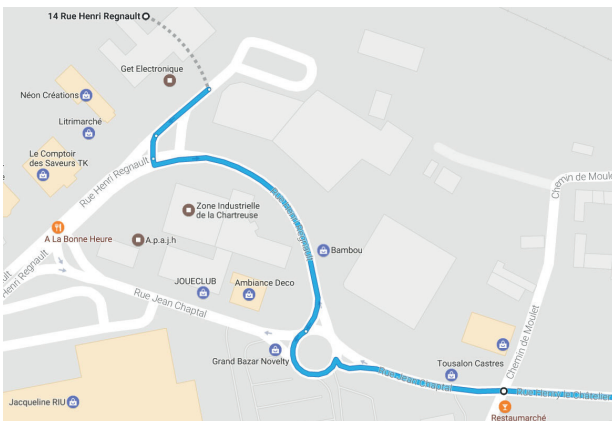

Bridgelec Get électronique

14 rue Henri Regnault
ZAC de la Chartreuse - 81100 Castres
FRANCE

Tel. +33 5 63 72 82 00

From Castres Railway Station

1. Head South-West on Avenue Albert 1er/ N126 towards Rue du Petit Train
2. At the roundabout, take the 3rd exit on Route de Toulouse/N126
3. At the roundabout, take the first exit and continue on Route de Toulouse/N126
4. At the roundabout, take the first exit on Rue Albert Calmettes
5. Straight on Rue Henri Regnault
6. Keep left to continue on Rue Henri Regnault
7. Turn left. Your destination is in your left

From Castres-Mazamet Airport

1. Take the N112
2. Continue in direction of N112. Take the exit in direction of Castres- le- Travet/ Gaulhet/ Lavaur and leave N112
3. Continue on N112 in direction of your destination